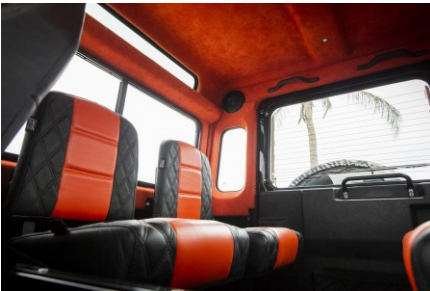

ROCCO

DSO

£155,000*

*Price is in GBP (£) and is an estimate for your own build based on the same specification

Make an inquiry

1-800-984-3355
sales@arkonik.com

RESTORED BY US. REIMAGINED BY YOU.