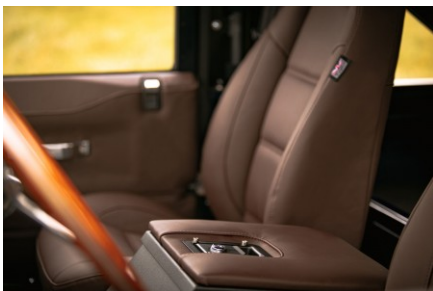

1992 SW-ARK676

DSO

€147,000*

*Price is in EUR ( ) and is an estimate for your own build based on the same specification

Make an inquiry

1-800-984-3355

sales@arkonik.com

RESTORED BY US. REIMAGINED BY YOU.