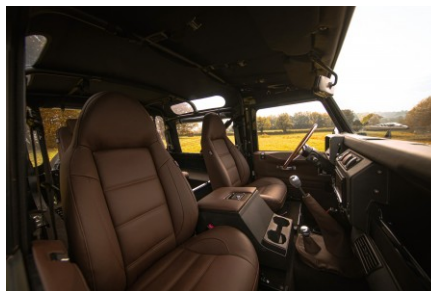

1992 SW-ARK676

DSO

€147,000*

*Price is in EUR ( ) and is an estimate for your own build based on the same specification

Make an inquiry

1-800-984-3355

sales@arkonik.com

RESTORED BY US. REIMAGINED BY YOU.