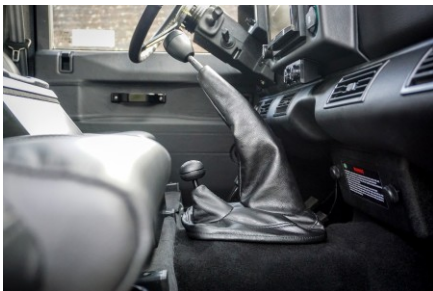

APACHE

D110

€178,000*

*Price is in EUR ( ) and is an estimate for your own build based on the same specification

Make an inquiry

1-800-984-3355

sales@arkonik.com

RESTORED BY US. REIMAGINED BY YOU.