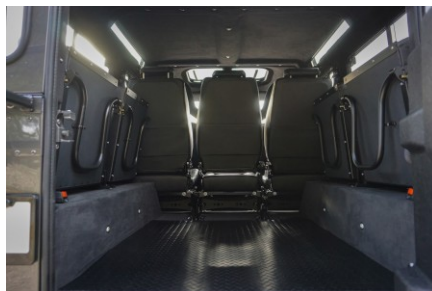

APACHE

D110

€178,000*

*Price is in EUR ( ) and is an estimate for your own build based on the same specification

Make an inquiry

1-800-984-3355

sales@arkonik.com

RESTORED BY US. REIMAGINED BY YOU.