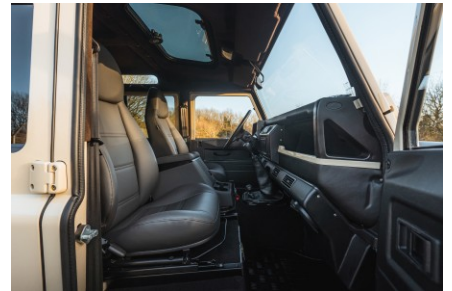

1997 SW-ARK798

D110

$410,000*

*Price is in CAD ($) and is an estimate for your own build based on the same specification

Make an inquiry

1-800-984-3355

sales@arkonik.com

RESTORED BY US. REIMAGINED BY YOU.